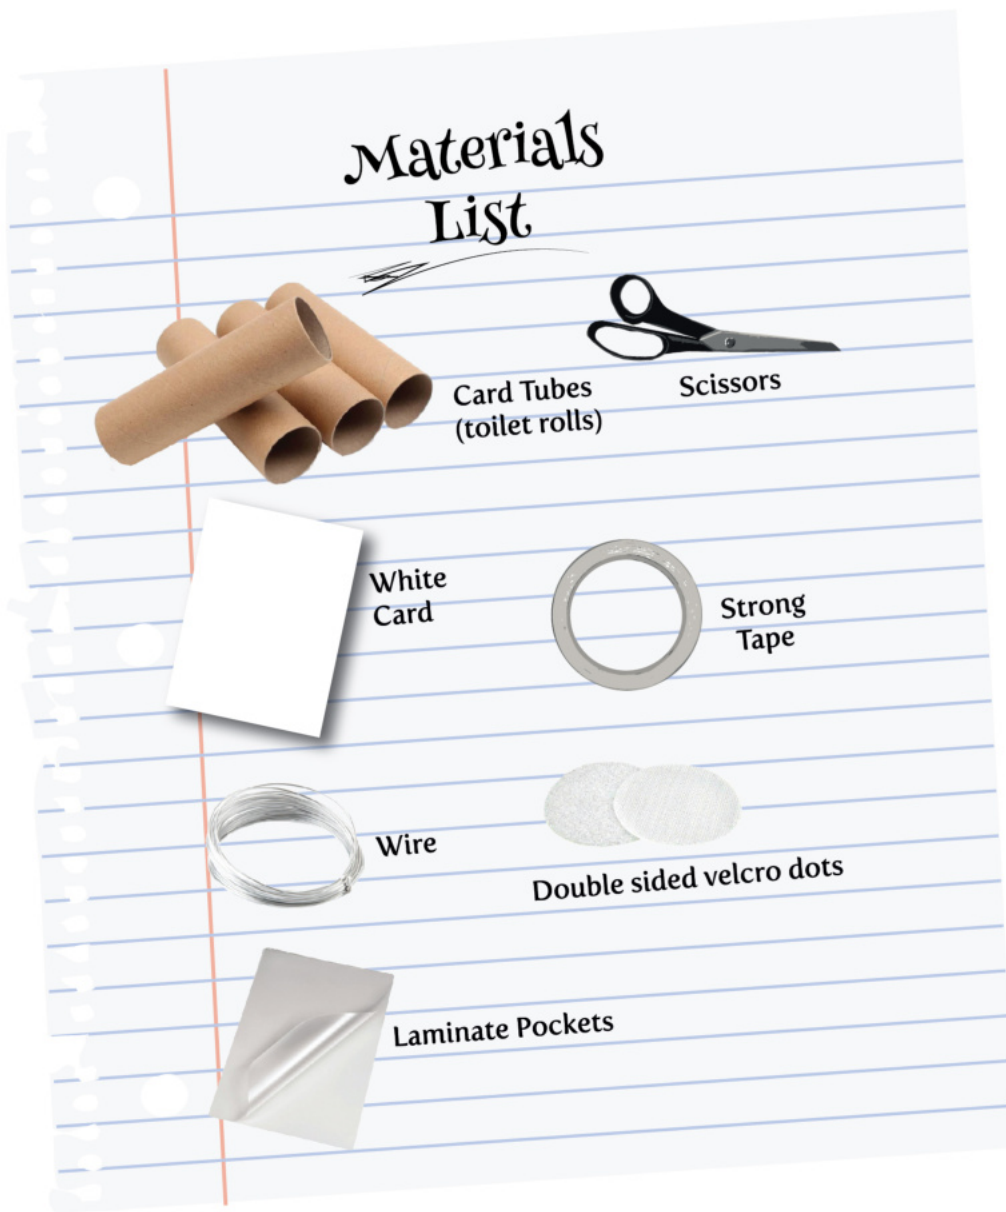

Other puppets

Baby Jesus
3D Star
Home and Hospital Laminated Graphic

For each of the above puppets you will find a design in this pack. They are made differently to the rest of the puppets in this pack.

Please scan this QR code using your phone or iPad to view a construction video for help on how to make these puppets.